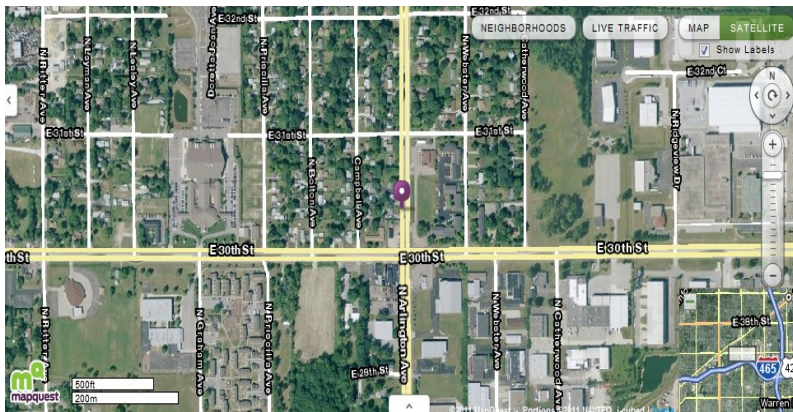

# Single Homes Marion County

1807 Mansfield Street - Center Twp.

1807 Mansfield Street - Center Twp

3020 E. Michigan Street - Center Twp.

3020 E. Michigan Street - Center Twp.

# Single Homes Marion County

3012 N. Arlington Street - Warren Twp.

3012 N. Arlington Street - Warren Twp.

4514 W. 34th Street - Wayne Twp.

4514 W. 34th Street - Wayne Twp.